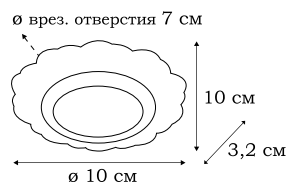

Lyon_L11052.47

Lyon_L11052.49

Lyon_L11052.52

Lyon_L11052.86

■ **RODEZ**
1 x GU10 (35W)

■ **OLBIA**
1 x GU10 (35W)

■ **LYON**
2 x GU10 (35W)

AVALLON