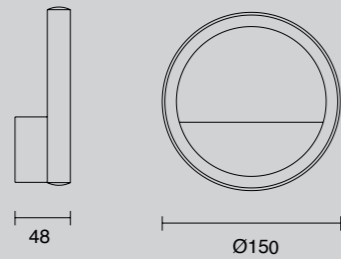

Aluminio/Silicona/Metal-Aluminium/Silicone/Metal 220-240V~50/60Hz CRI >80