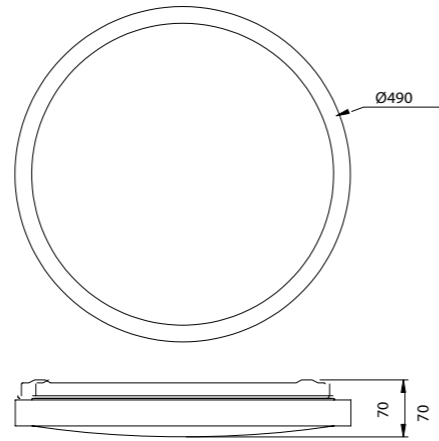

R00127

Warm white
3000K

natural
4000K

cool white
6000K

Metal/Acrílico-Metal/Acrylic 220-240V 50/60Hz CRI >80 Temperatura color inicial: 4000K