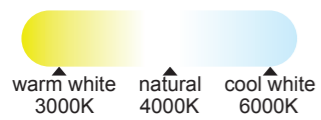

OPERA
3000K-6000K

Plafón-Ceiling lamp

6236

OPERA

6235 Blanco-White
LED 24W 1680lm

6236 Blanco-White
LED 40W 2800lm

Warm white
3000K

natural
4000K

cool white
6000K