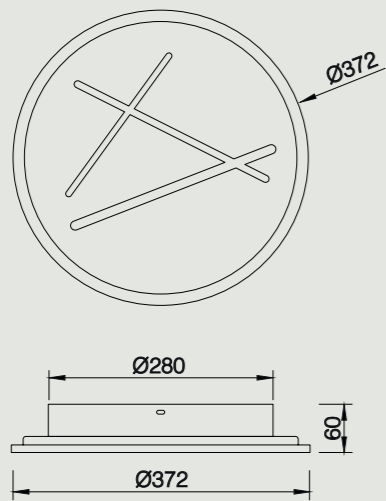

KENZO
4000K

6672 Blanco Arena-Sand White
LED 30W 2100lm

6673 Blanco Arena-Sand White
LED 40W 2800lm