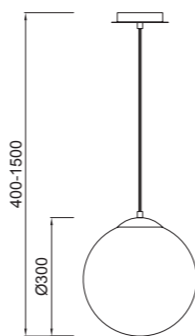

5712 Cromo-Chrome
1LxE27 máx. 20W Led (no incl.)