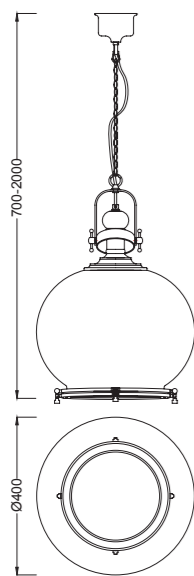

Cristal/Metal-Crystal/Metal 100-240V~ 50/60Hz