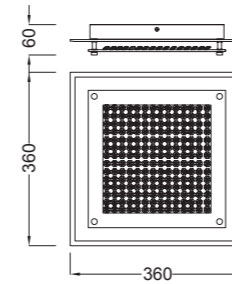

4581 Cromo-Chrome
LED 18W 1800lm