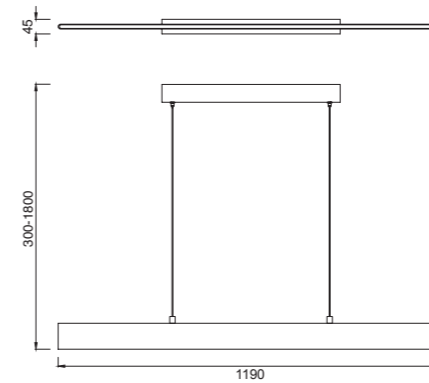

5490 Blanco mate-White matt
LED 40W 2080lm

Metal/Acrílico-Metal/Acrylic 220-240V~ 50/60H