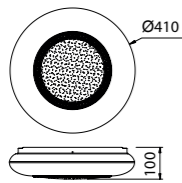

OPERA
3000K-6000K

Plafón-Ceiling lamp

6236

OPERA

6235 Blanco-White
LED 24W 1680lm

6236 Blanco-White
LED 40W 2800lm

Warm white
3000K

natural
4000K

cool white
6000K