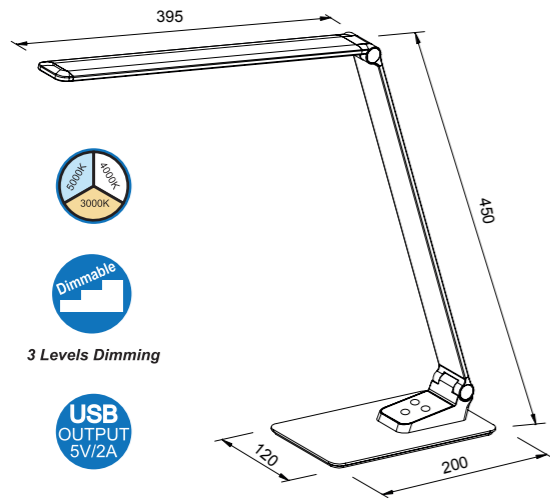

HIGH SCHOOL

3000K-4000K-5000K

6237 Gris Ceniza-Dark Gray
LED 9W 490lm