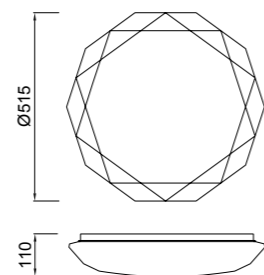

5935 Blanco-White
LED 54W 3900lm 3000K

5970 Blanco-White
LED 54W 4000lm 5000K