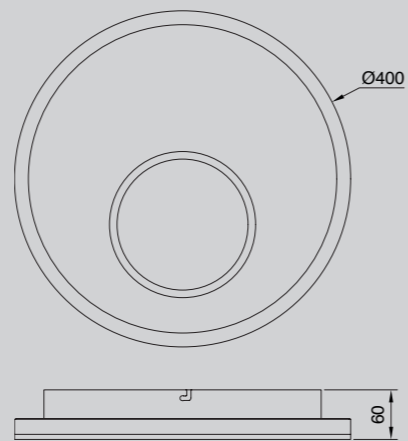

JUPITER

ErP COMPLIANT DRIVER TÜV

6456 Blanco-White
LED 36W 1800lm

ON

OFF

R00115

Metal/Acrílico/PC-Metal/Acrylic/PC 100-250V~ 50/60Hzz CRI >80

QUAD
3000K-6000K