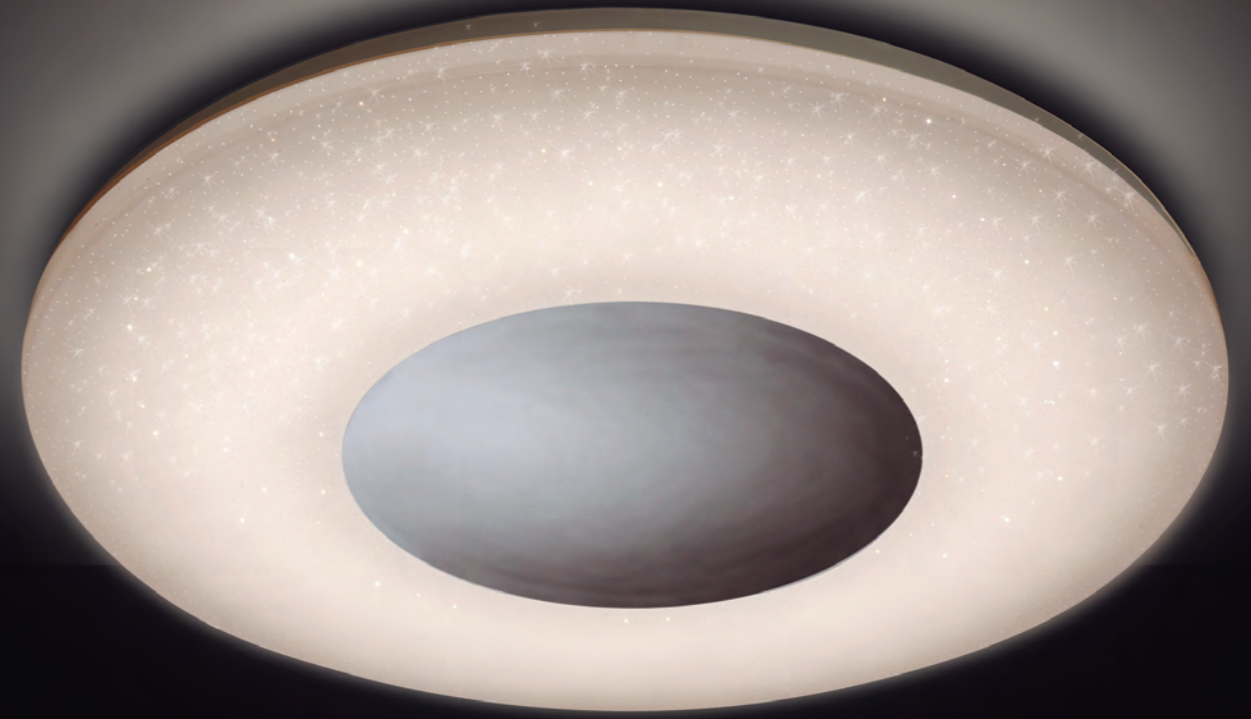

Metal/Acrílico-Metal/Acrylic 220-240V~ 50/60H