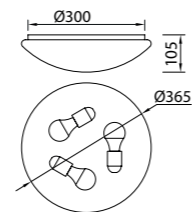

5411 Blanco-White
3L x E27 máx. 20W (no incl.)

Metal/Acrílico-Metal/Acrylic 220-240V~ 50/60H