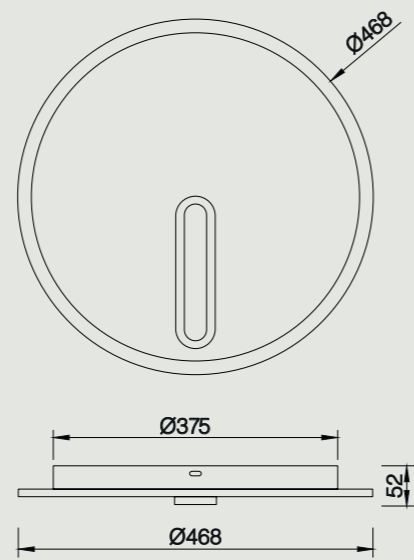

CLOCK
4000K

6670 Blanco Arena-Sand White
LED 30W 2100lm

6671 Blanco Arena-Sand White
LED 40W 2800lm