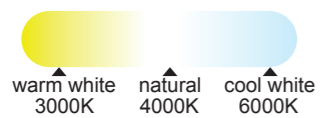

SANTORINI

3000K-6000K

Plafón-Ceiling lamp

6452 Cromo/Plata/Cristal
Chrome/Silver/Crystal
LED 24W 1680lm

6453 Cromo/Plata/Cristal
Chrome/Silver/Crystal
LED 36W 2400lm

R00127