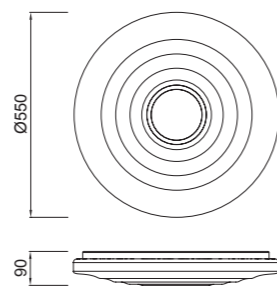

R00122

Acrílico-Acrylic 220-240V~50/60H