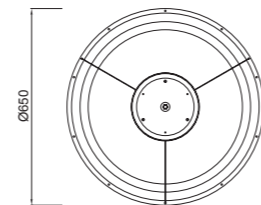

Metal/Acrílico-Metal/Acrylic 220-240V 50/60Hz CRI >80 Temperatura color inicial: 4000K

ErP COMPLIANT RIVER TÜV

NISEKO
3000K

Lámpara-Pendant lamp

5795 Blanco-White
LED 60W 4200lm

5796 Blanco-White
LED 50W 3500lm