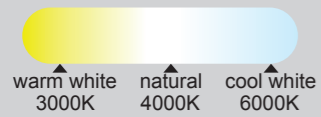

Plafón-Ceiling Lamp

6455 Blanco-White
LED 50W 3200lm

ON

OFF

Warm white
3000K

natural
4000K

cool white
6000K

warm white 3000K natural 4000K cool white 6000K