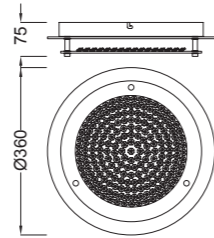

4973 Cuero-Antique brass
1L×E27 máx. 20W Led (no incl.)

Cristal/Metal-Crystal/Metal 100-240V~ 50/60Hz

CRYSTAL LED MIRROR

4000K

Plafón-Ceiling lamp

5092 Cromo-Chrome
LED 21W 2100lm

5091 Cromo-Chrome
LED 18W 1800lm