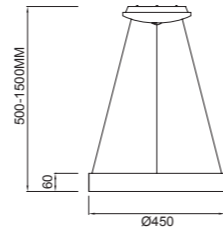

5797 Blanco-White
LED 30W 2100lm

Metal/Acrílico-Metal/Acrylic 220-240V-50/60Hz

5795

NISEKO