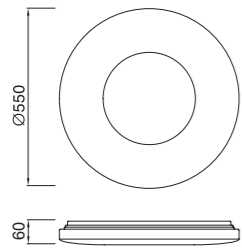

5560 Cromo-Chrome
LED 256W 12339lm

5561 Cromo-Chrome
LED 155W 7461lm

5560

VERSAILLES

Acrílico/Acero inoxidable-Acrylic/Stainless Steel 220-240V~ 50/60H

3692 Cromo+blanco-Chrome+white
LED 60W 4200lm

5933 Cromo+blanco-Chrome+white
LED 48W 3500lm