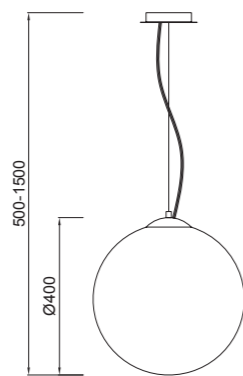

5711 Cromo-Chrome
1LxE27 máx. 20W Led (no incl.)