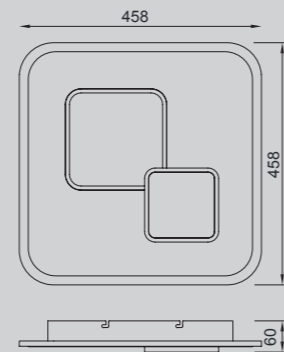

QUAD
3000K-6000K

Plafón-Ceiling Lamp

6455 Blanco-White
LED 50W 3200lm

ON

OFF

Warm white
3000K

natural
4000K

cool white
6000K

warm white 3000K natural 4000K cool white 6000K

R00127

Metal/Acrílico-Metal/Acrylic 220-240V 50/60Hz CRI >80

QUAD