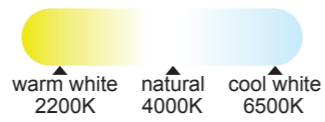

Metal/Acrílico-Metal/Acrylic 220-240V~ 50/60H