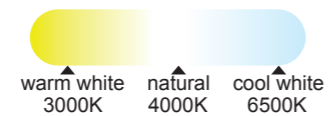

5927 Blanco-White
LED 12W 960lm 4000K

Metal/Acrílico-Metal/Acrylic 100-240V~ 50/60Hz