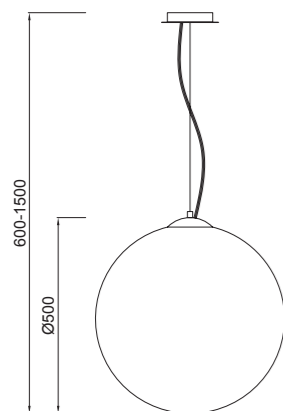

5710 Cromo-Chrome
3LxE27 máx. 20W Led (no incl.)