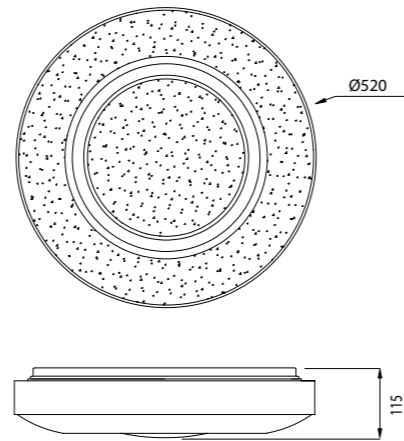

Metal/Acrílico-Metal/Acrylic 100-250V~ 50/60Hz CRI >80

MIKONOS

ErP COMPLIANT DRIVER TÜV

SANTORINI

3000K-6000K

Plafón-Ceiling lamp

6452 Cromo/Plata/Cristal
Chrome/Silver/Crystal
LED 24W 1680lm

6453 Cromo/Plata/Cristal
Chrome/Silver/Crystal
LED 36W 2400lm