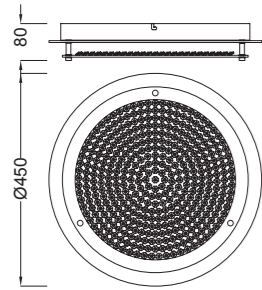

4973 Cuero-Antique brass
1L×E27 máx. 20W Led (no incl.)

Cristal/Metal-Crystal/Metal 100-240V~ 50/60Hz

CRYSTAL LED MIRROR

4000K

Plafón-Ceiling lamp

5092 Cromo-Chrome
LED 21W 2100lm

5091 Cromo-Chrome
LED 18W 1800lm