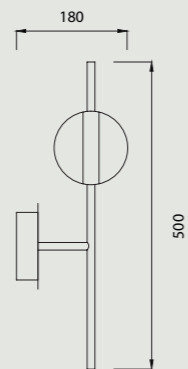

CUBA
3000K

Aplique/Sobremesa-Wall Lamp/Table Lamp

7163 Oro/Negro-Gold/Black
LED 8W 600lm