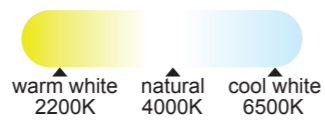

Acrílico-Acrylic 220-240V~50/60H