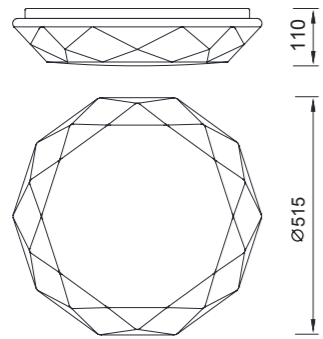

DIAMANTE SMART

3000K-5000K

Plafón-Ceiling Lamp

5973 Blanco-White
LED 80W 5200lm

5974 Blanco-White
LED 56W 4000lm

Efecto estrellado -Starry effect

5975 Blanco-White
LED 40W 2600lm

R00129