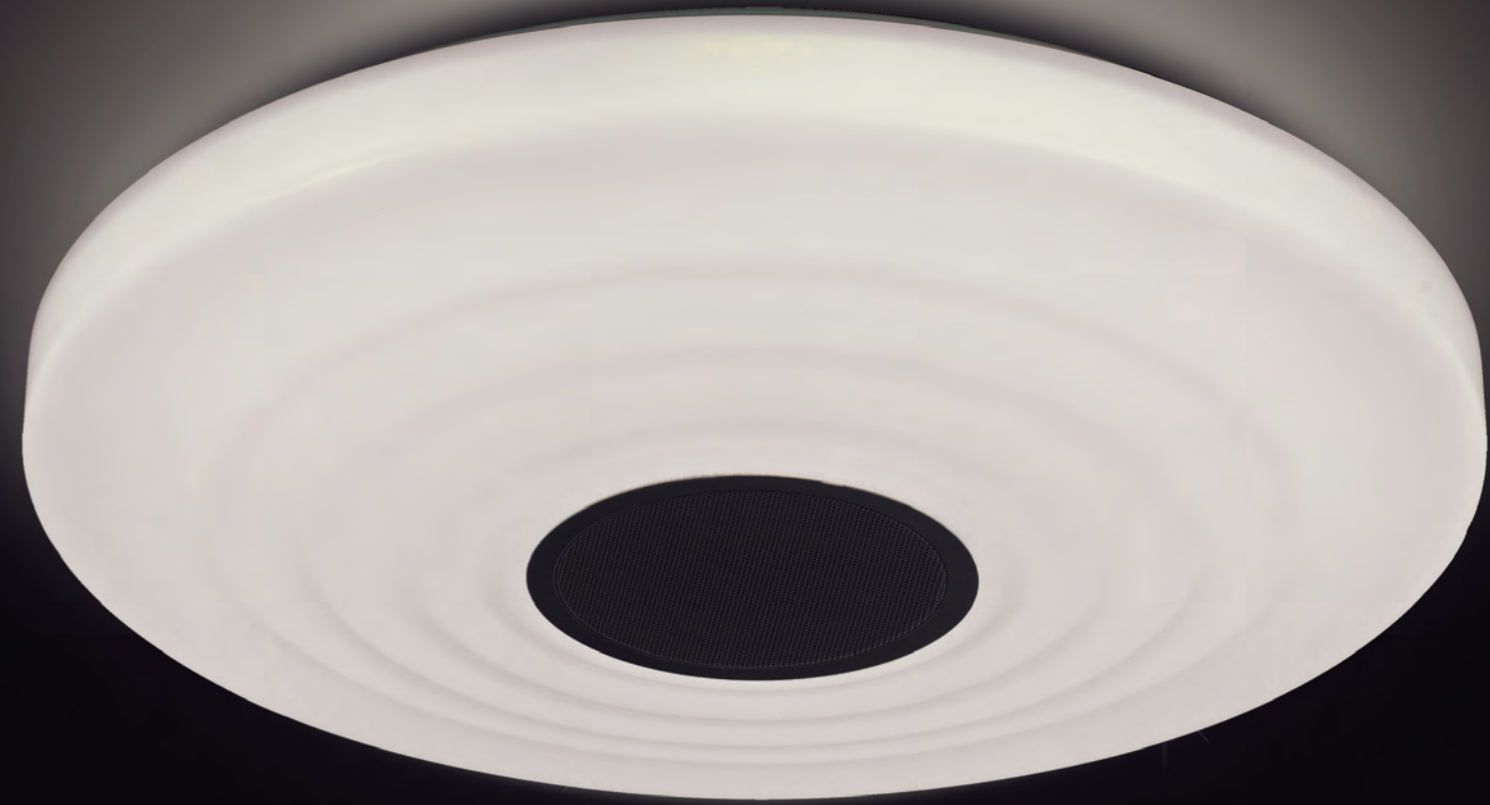

5878 Blanco-White
LED 60W 4200lm

R00122

Acrílico-Acrylic 220-240V~50/60H