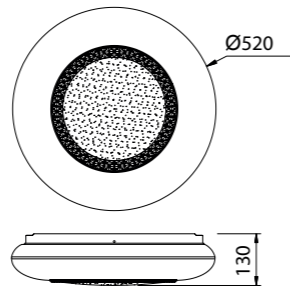

OPERA
3000K-6000K

Plafón-Ceiling lamp

6236

OPERA

6235 Blanco-White
LED 24W 1680lm

6236 Blanco-White
LED 40W 2800lm