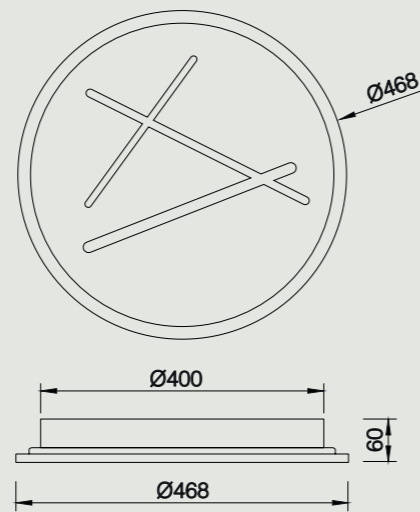

KENZO
4000K

6672 Blanco Arena-Sand White
LED 30W 2100lm

6673 Blanco Arena-Sand White
LED 40W 2800lm