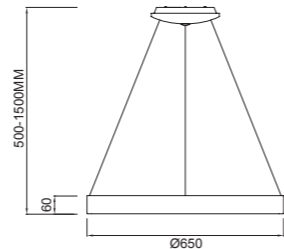

Metal/Acrílico-Metal/Acrylic 220-240V 50/60Hz CRI >80 Temperatura color inicial: 4000K

ErP COMPLIANT RIVER TÜV

NISEKO
3000K

Lámpara-Pendant lamp

5795 Blanco-White
LED 60W 4200lm

5796 Blanco-White
LED 50W 3500lm