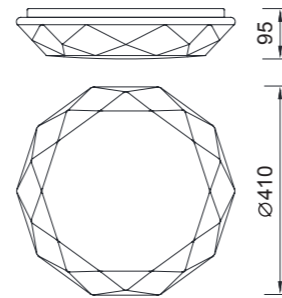

DIAMANTE SMART

3000K-5000K

Plafón-Ceiling Lamp

5973 Blanco-White
LED 80W 5200lm

5974 Blanco-White
LED 56W 4000lm

Efecto estrellado -Starry effect

5975 Blanco-White
LED 40W 2600lm

R00129