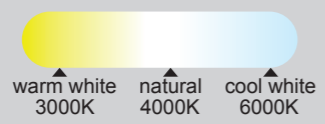

Metal/Acrílico/PC-Metal/Acrylic/PC 100-250V~ 50/60Hzz CRI >80