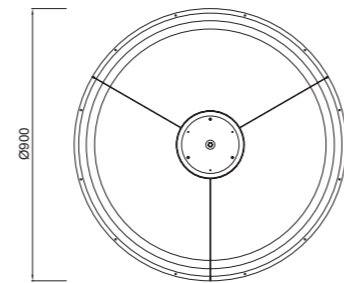

Metal/Acrílico-Metal/Acrylic 220-240V 50/60Hz CRI >80 Temperatura color inicial: 4000K

ErP COMPLIANT RIVER TÜV

NISEKO
3000K

Lámpara-Pendant lamp

5795 Blanco-White
LED 60W 4200lm

5796 Blanco-White
LED 50W 3500lm