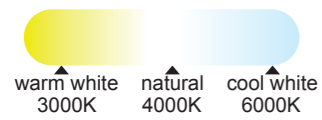

R00127

Warm white
3000K

natural
4000K

cool white
6000K

Metal/Acrílico-Metal/Acrylic 220-240V 50/60Hz CRI >80 Temperatura color inicial: 4000K