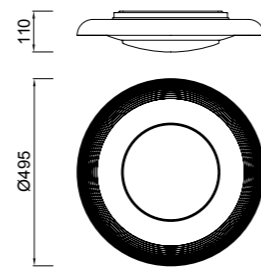

5927 Blanco-White
LED 12W 960lm 4000K

Metal/Acrílico-Metal/Acrylic 100-240V~ 50/60Hz