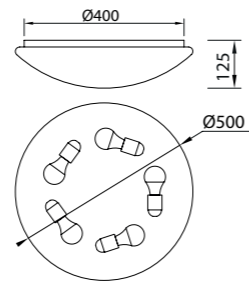

5410 Blanco-White
5L x E27 máx. 20W (no incl.)