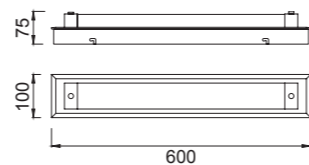

TUBE
4000K

Plafón/Aplique-Ceiling lamp/Wall lamp

5532 Cromo-Chrome
LED 21W 1800lm