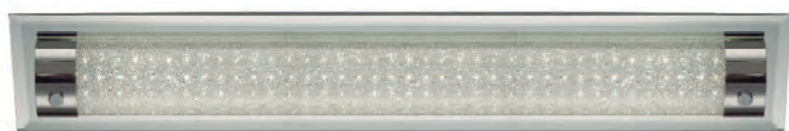

TUBE
4000K

Plafón/Aplique-Ceiling lamp/Wall lamp

5532 Cromo-Chrome
LED 21W 1800lm