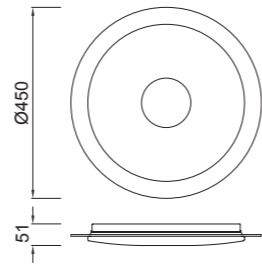

VIRGIN ARENA
2700K-6500K

Plafón-Ceiling lamp

5929 Blanco diamante-Diamond white
LED 18W 1680lm