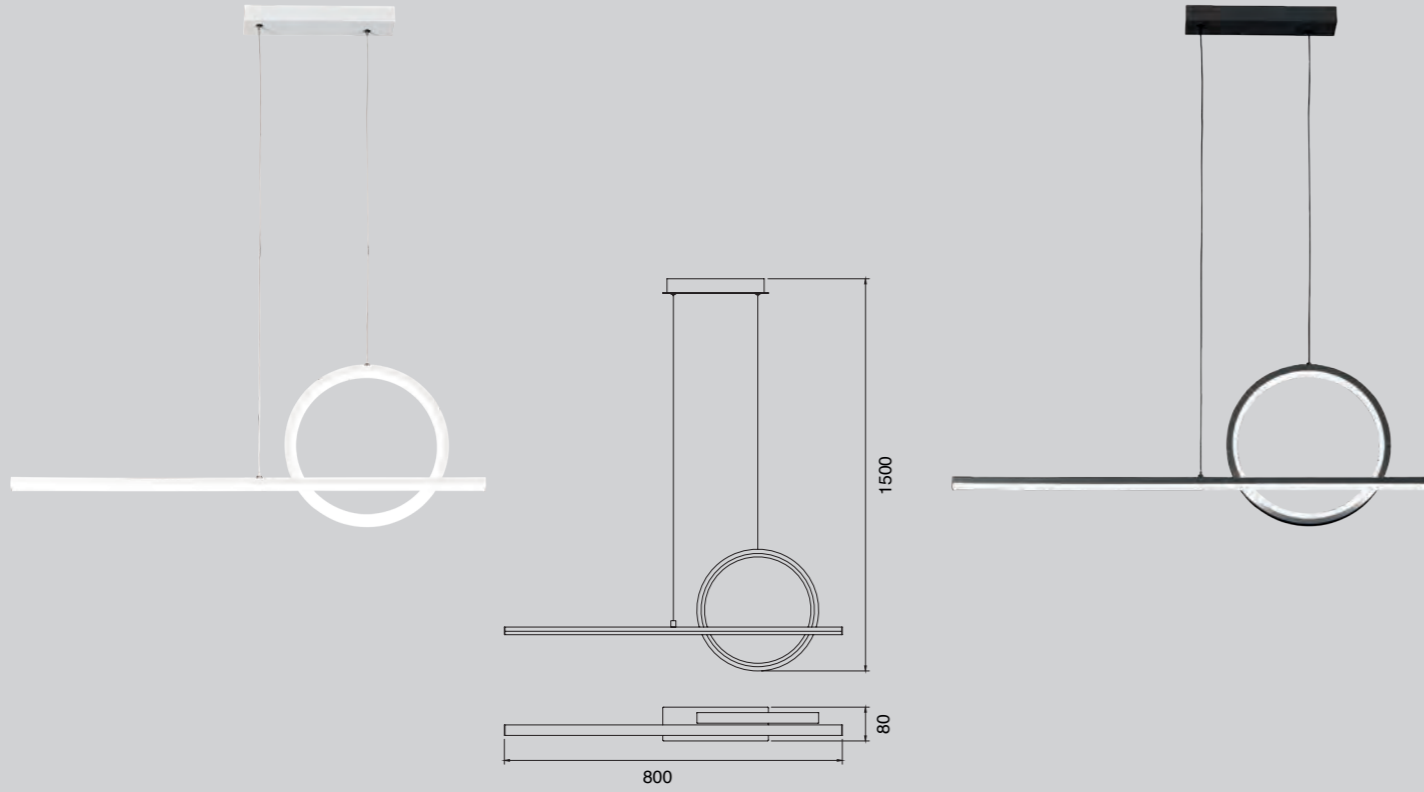

7192 Blanco-White
LED 30W 2400lm

7142 Negro-Black
LED 30W 2400lm

Aluminio/Silicona/Metal-Aluminium/Silicone/Metal 220-240V~50/60Hz CRI >80