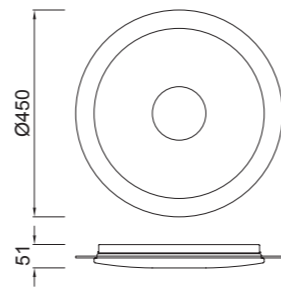

VIRGIN
2700K-6500K

5110 Blanco diamante-Diamond white
LED 18W 1680lm