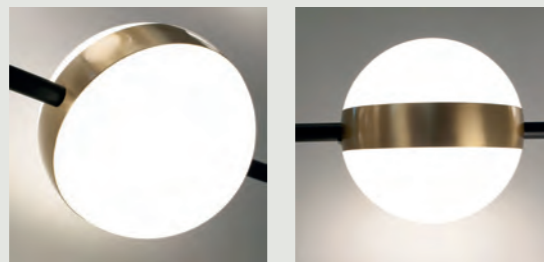

Metal/Acrílico-Metal/Acrylic 220-240V~50/60Hz CRI >80