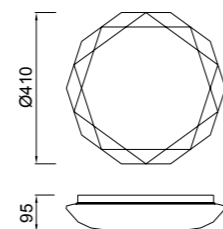

5936 Blanco-White
LED 36W 2600lm 3000K

5971 Blanco-White
LED 36W 2700lm 5000K