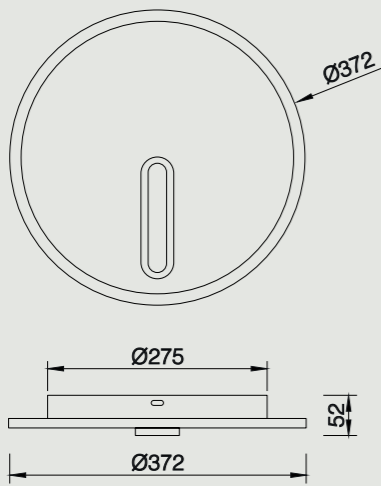

CLOCK
4000K

6670 Blanco Arena-Sand White
LED 30W 2100lm

6671 Blanco Arena-Sand White
LED 40W 2800lm