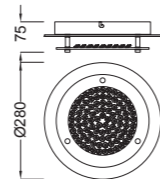

CRYSTAL LED MIRROR

4000K

Plafón-Ceiling lamp

5090

5090 Cromo-Chrome
LED 12W 1200l

4580 Cromo-Chrome
LED 12W 1200lm

4582

Espejo/Cristal-Mirror/Crystal 100-240V~50/60H

Plafón-Ceiling lamp

CRYSTAL LED MIRROR

4000K

Espejo/Cristal-Mirror/Crystal 100-240V~50/60H