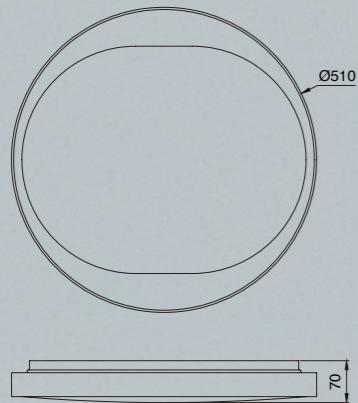

R00127

Metal/Acrílico-Metal/Acrylic 220-240V 50/60Hz CRI >80

QUAD

BOX
3000K-6000K

Plafón-Ceiling lamp

7155 Blanco-White
LED 36W 1400lm

7156 Blanco-White
LED 24W 900lm

Warm white
3000K