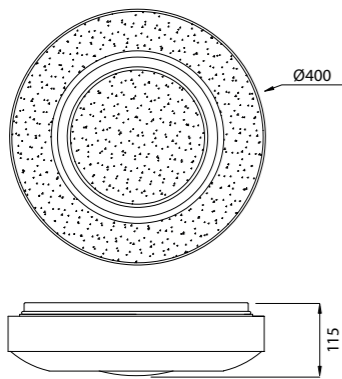

Metal/Acrílico-Metal/Acrylic 100-250V~ 50/60Hz CRI >80

MIKONOS

ErP COMPLIANT DRIVER TÜV

SANTORINI

3000K-6000K

Plafón-Ceiling lamp

6452 Cromo/Plata/Cristal
Chrome/Silver/Crystal
LED 24W 1680lm

6453 Cromo/Plata/Cristal
Chrome/Silver/Crystal
LED 36W 2400lm