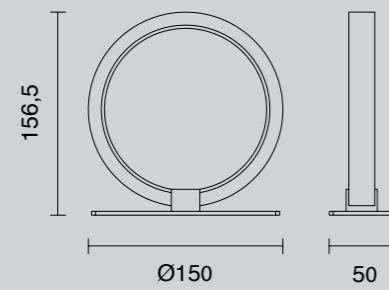

Aluminio/Silicona/Metal-Aluminium/Silicone/Metal 220-240V~50/60Hz CRI >80