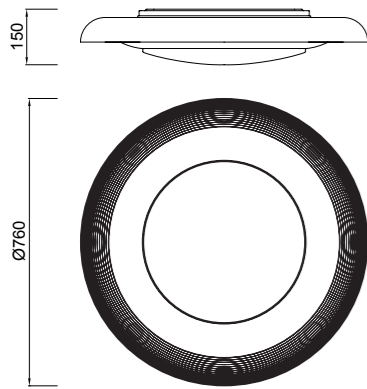

5927 Blanco-White
LED 12W 960lm 4000K

Metal/Acrílico-Metal/Acrylic 100-240V~ 50/60Hz