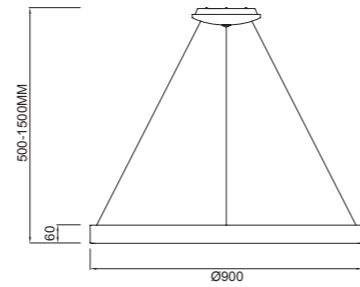

Metal/Acrílico-Metal/Acrylic 220-240V 50/60Hz CRI >80 Temperatura color inicial: 4000K

ErP COMPLIANT RIVER TÜV

NISEKO
3000K

Lámpara-Pendant lamp

5795 Blanco-White
LED 60W 4200lm

5796 Blanco-White
LED 50W 3500lm