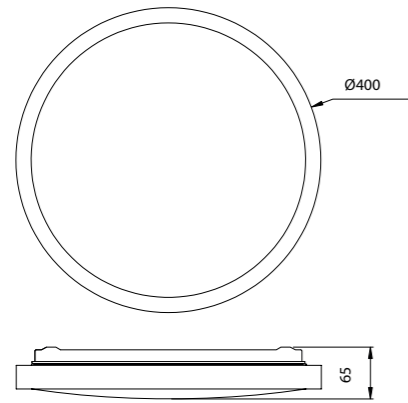

R00127

Warm white
3000K

natural
4000K

cool white
6000K

Metal/Acrílico-Metal/Acrylic 220-240V 50/60Hz CRI >80 Temperatura color inicial: 4000K