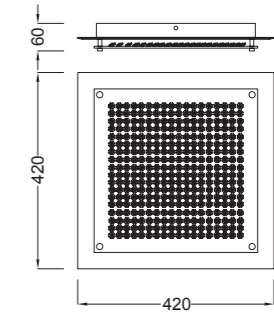

4582 Cromo-Chrome
LED 21W 2100lm